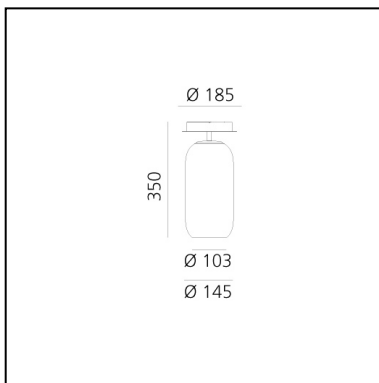

Gople Mini Ceiling - Black/Copper

BIG - Bjarke Ingels Group

IP20    Dimmerable: 

LUMINAIRE

- Watt: **5,7W**
- Delivered lumens output: **236lm**
- CCT: **2700K**
- Efficiency: **50%**
- Efficacy: **47.15lm/W**
- CRI: **80**

DIMENSIONS

- Height: **cm 35**
- Diameter: **cm 14.5**
- Base Diameter: **cm 18.5**

SOURCES NOT INCLUDED

- Category: **LED RETROFIT**
- Number: **1**
- Watt: **6W**
- Socket: **E14**